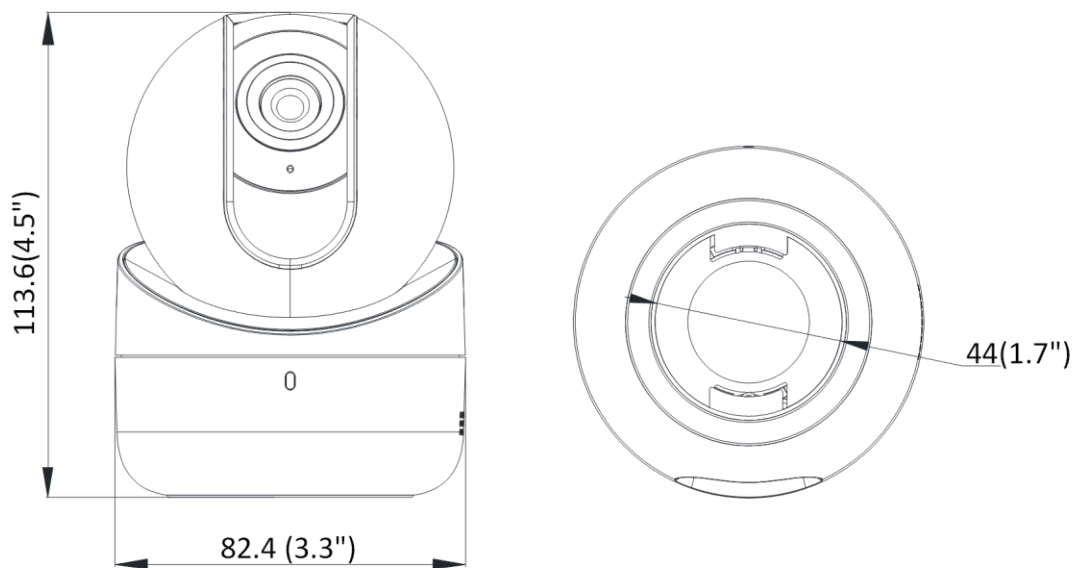

Dimensions

Unit: mm(inch)

Distributed by

**HIKVISION®****Headquarters**

No.555 Qianmo Road, Binjiang District,
Hangzhou 310051, China
T +86-571-8807-5998
overseasbusiness@hikvision.com

Hikvision USA
T +1-909-895-0400
sales.usa@hikvision.com